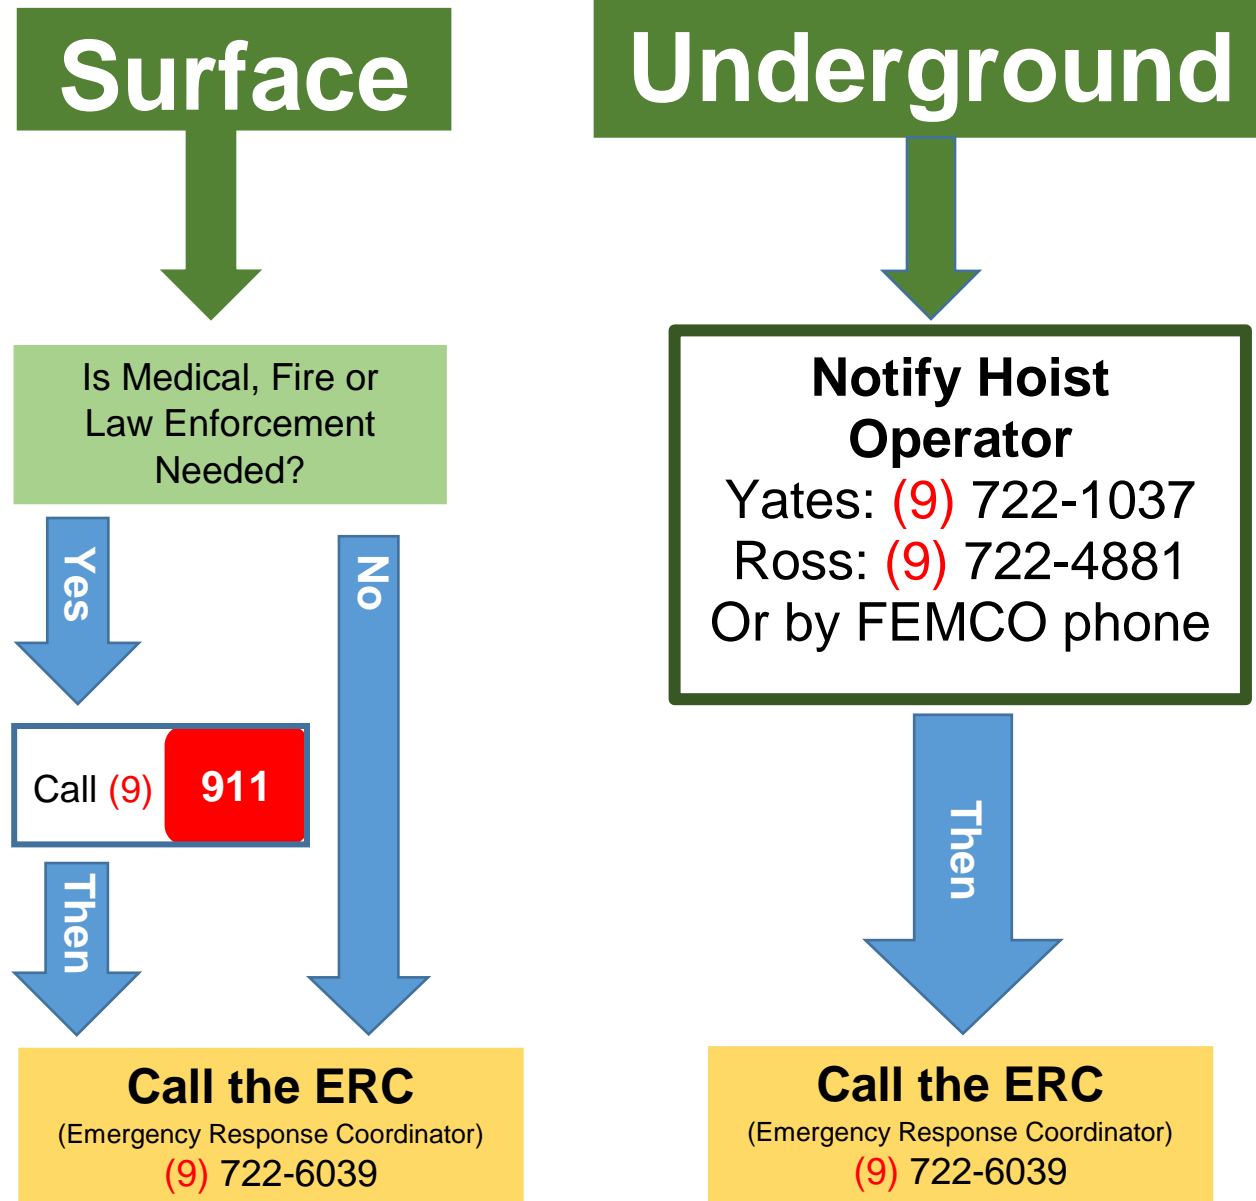

# In Case of Emergency

## Emergency Discovered

Do not put yourself in harm's way. Survey the area, secure the scene and get/call for help.

Be prepared to provide your location and basic details of the emergency

(9) may not be required when dialing from older facility phones

South Dakota Area code: 605