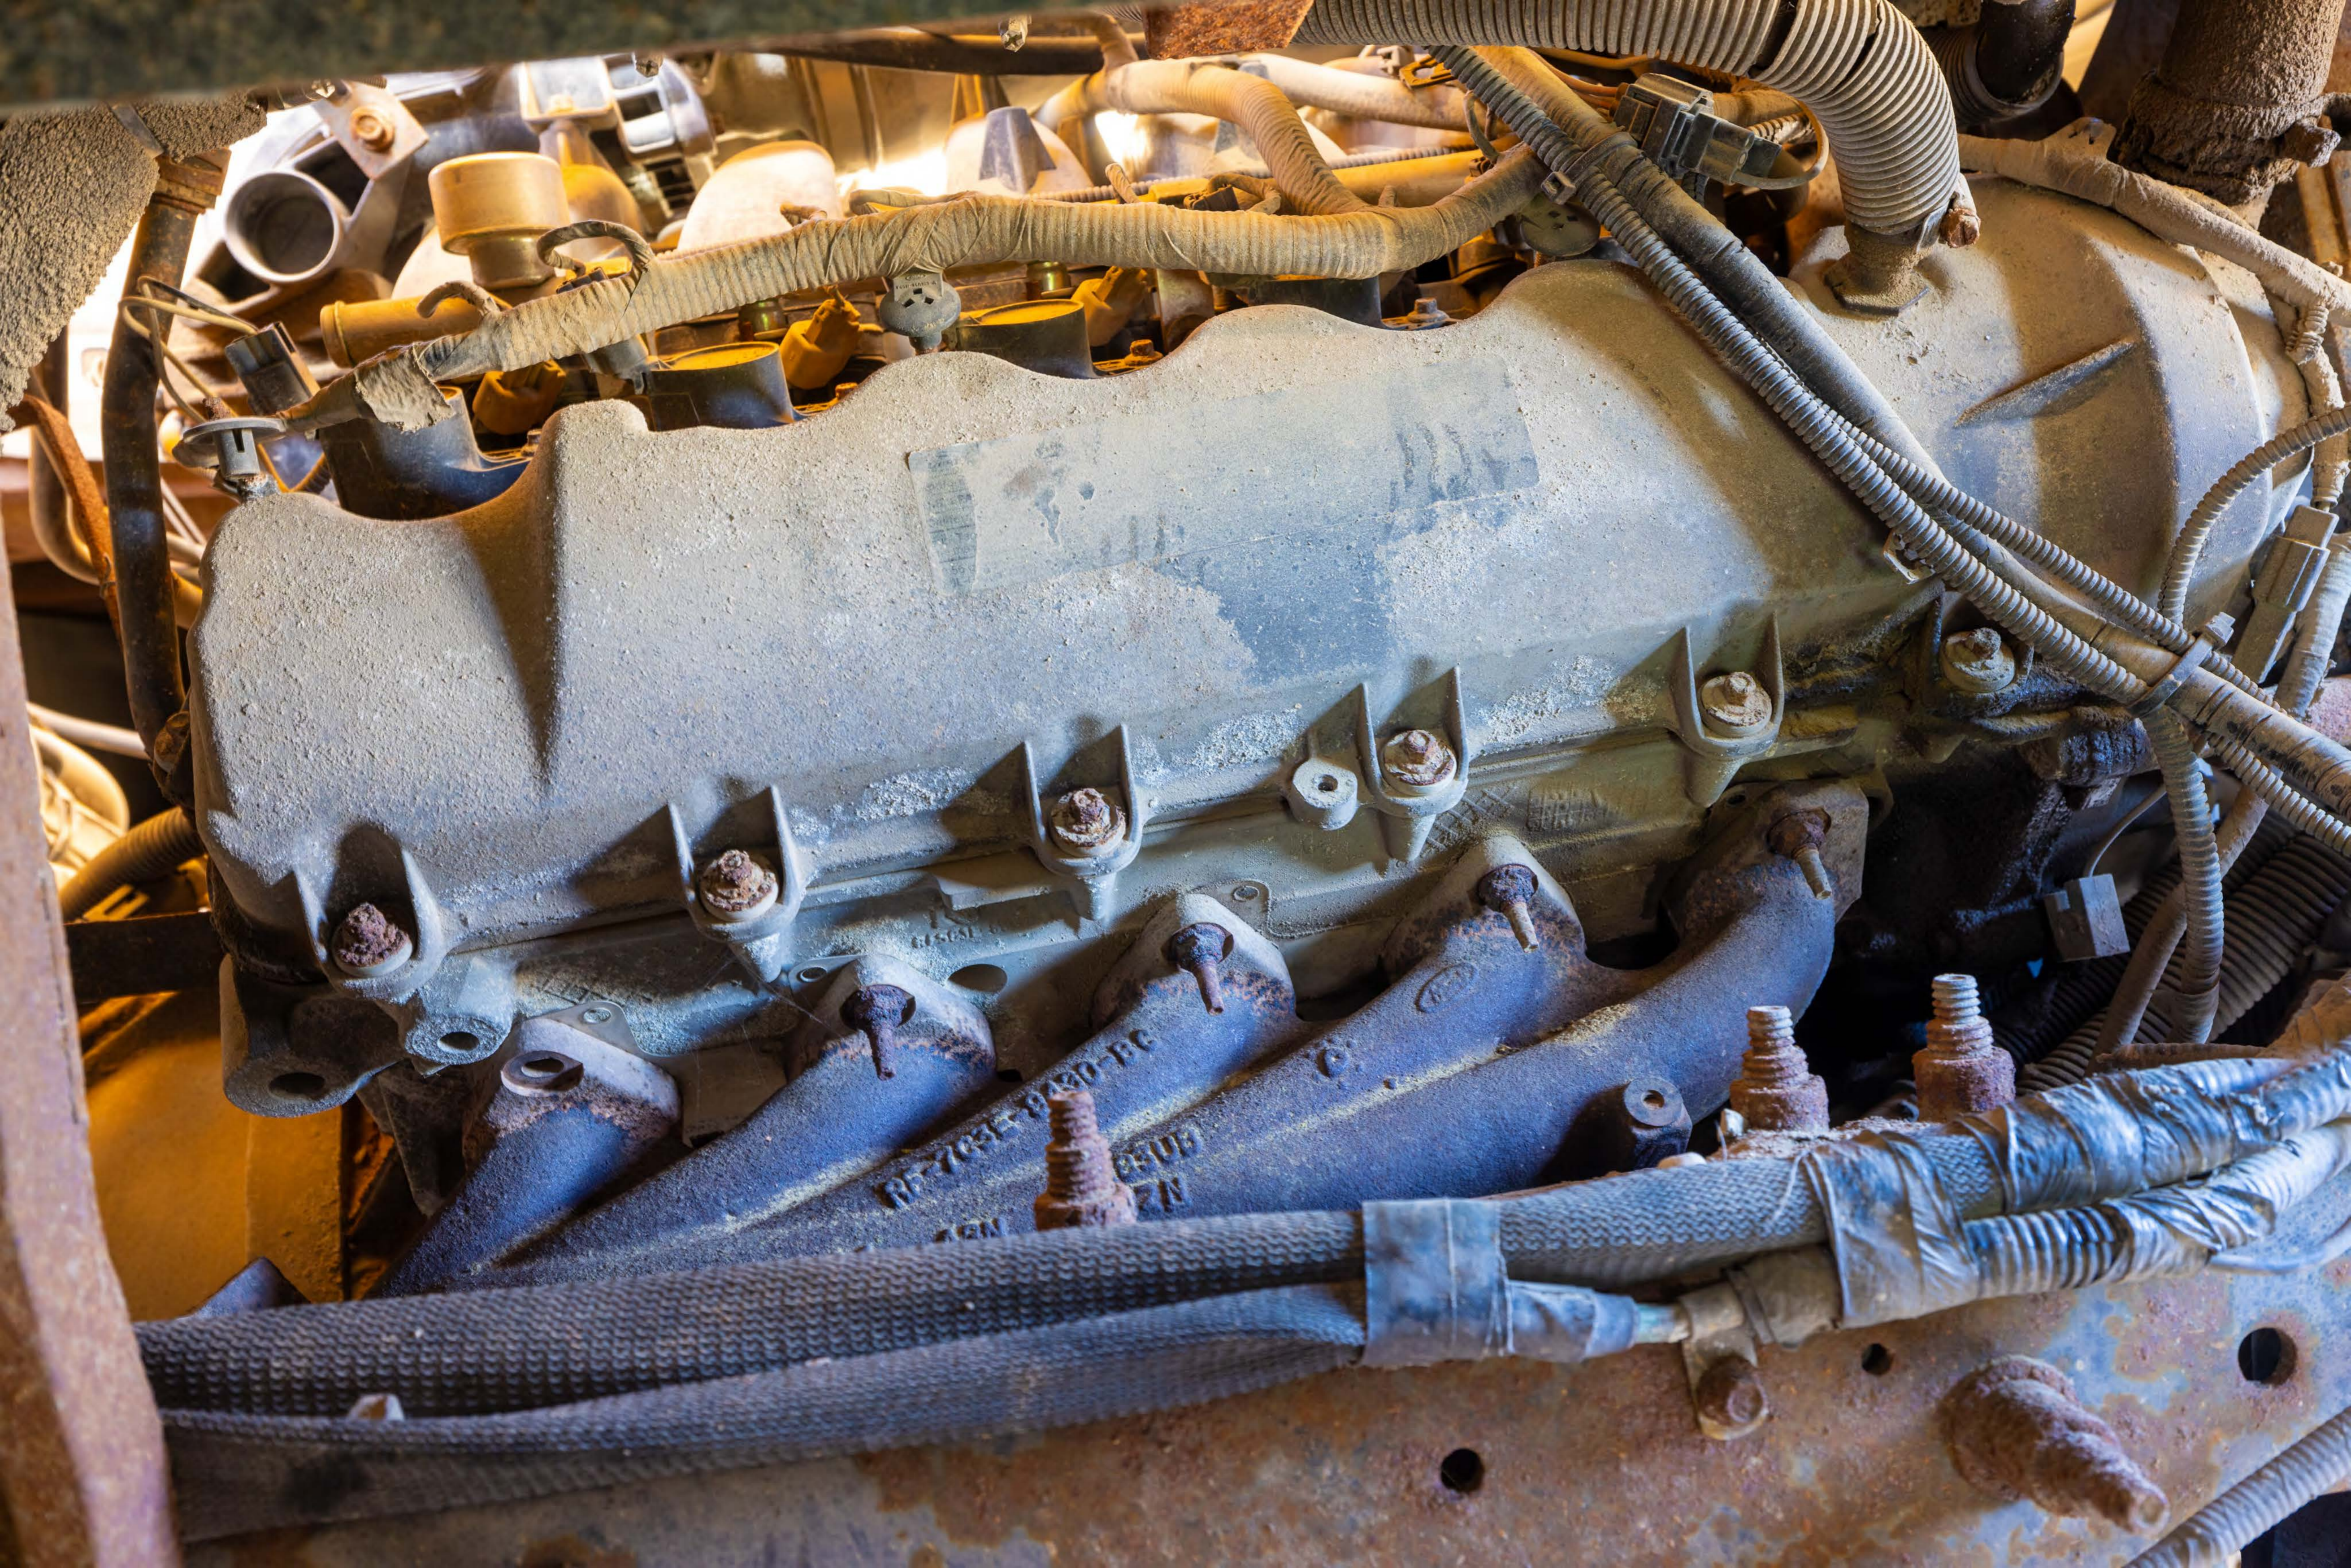

RF-7051-1000-PC
16N